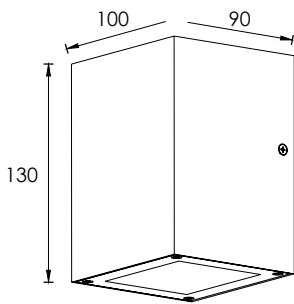

Wall Mounting Landscape Light QAMRA

■ sanded brown ■ sanded black ■ sanded white

332 252

LED Power

24V - 6,2W

120/240V - 8,5W

Colour Temp

2000K

3000K

6000K

Luminous

2x155 lm

LIGHT DISTRIBUTION